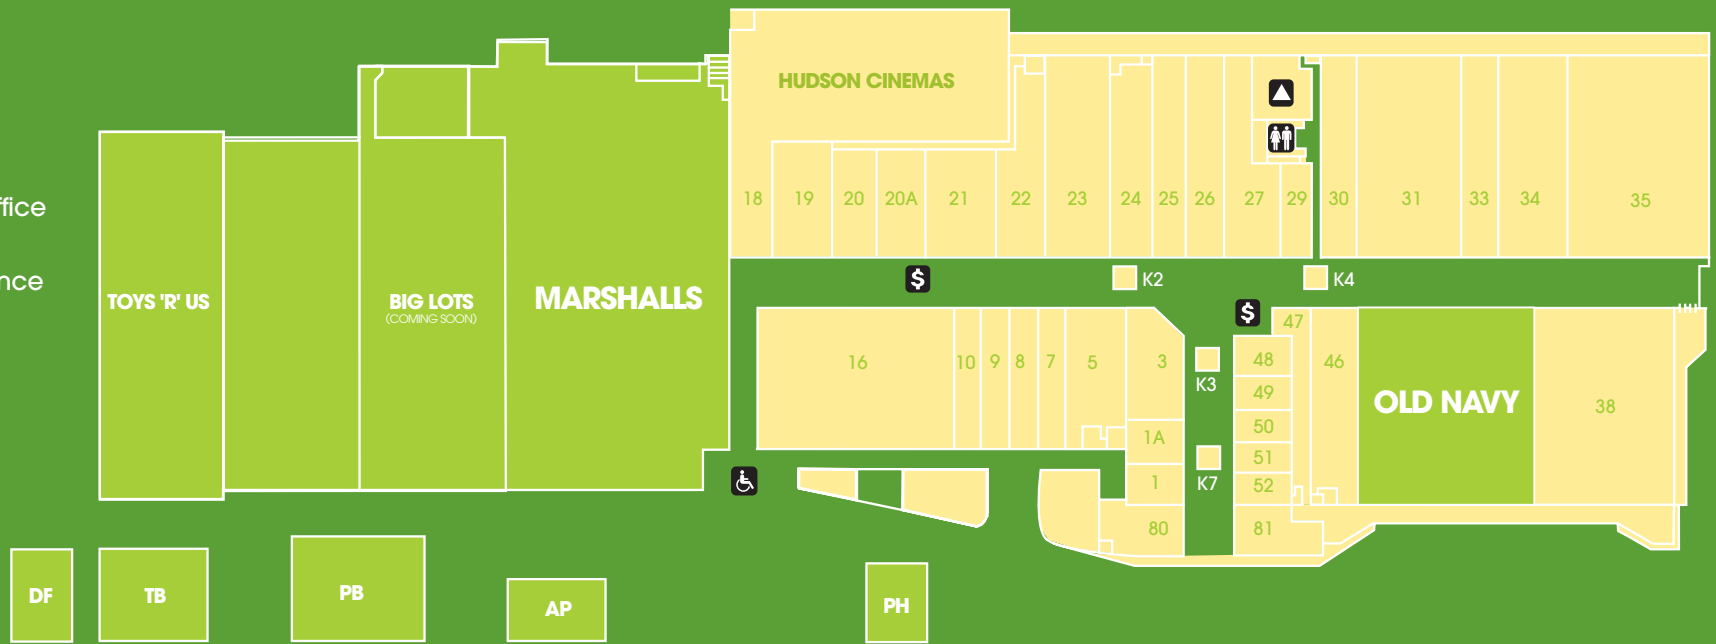

- ATM
- Management Office
- Handicapped Accessible Entrance
- Restrooms

Women's Apparel

46	Ashley Stewart	309-1060
35	Jenuine	324-0859
26	Leather Co.	200-1764
Outside	Marshalls	209-0505
31	New York & Company	915-0812
Outside	Old Navy	433-7287
34	Rainbow	333-6071

Men's Apparel

35	Jenuine	324-0859
26	Leather Co.	200-1764
10	Manstyle	433-9830
Outside	Marshalls	209-0505
Outside	Old Navy	433-7287

Specialty Apparel

26	The Leather Company	200-1764
Outside	Old Navy	433-7287

Health & Beauty

3	Bath & Body Works	395-0402
7	GNC	451-8843
51	La Vivi Perfume	433-2991
29	Wonder Nails	413-5225

Shoes

19	Footaction	433-7100
20A	Foot Locker Kids	432-6520
25	Foot Locker	435-3931
Outside	Marshalls	209-0505
27	Payless ShoeSource	915-0003
23	The Shoe Dept.	451-6588

Jewelry, Accessories & Gifts

52	Diamond Hut	332-4150
K4	Gold Valley	333-4905
24	Good Fortune	332-3688
51	La Vivi Perfume	433-2991

Service

80	AT&T	332-9500
47	Bank of America	434-5441
	Bank of America ATM	
	Citizens Bank ATM	
K2	Executive Cellular Phone	369-0046
30	H & R Block	432-3332
DF	Hudson Chrysler/Jeep/Dodge	333-3100
K7	News Etc.	973-405-3778
1A	Nobel Optical	433-5080
PB	Pep Boys	435-7677
16	Staples	435-7911
29	Wonder Nails	413-5225

Home Furnishings/Housewares

22	A Dollar	309-1885
Outside	Big Lots	Coming Soon
21	Decor Home	324-1133

Leisure/Hobbies

48	GameStop	434-1123
18	Hudson Cinemas	413-1200
20	RadioShack	451-6505
Outside	Toys "R" Us	433-8550

Food/Restaurants

AP	Applebee's	200-9940
K3	Coffee Beanery	432-5151
1	Nathan's Famous Hotdogs	333-7600
PH	Pizza Hut	433-1878
49	Pizza Plus	435-3777
81	Popeyes Chicken & Biscuits	536-0250
50	Subway	432-6800
TB	Taco Bell	332-9393
	Management Office	432-0119

Area code is (201) unless otherwise noted.