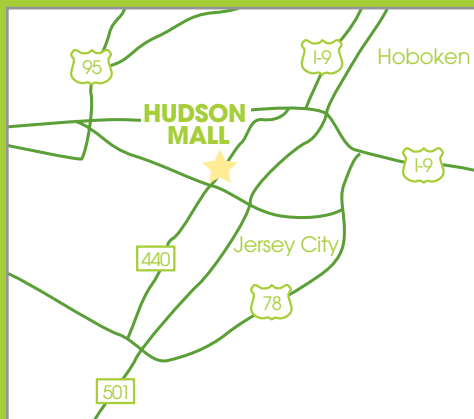

DOWNLOAD OUR NEW PREIT® MOBILE APP FOR iPhone & ANDROID!

Scan the QR code below to download or visit the app store or marketplace.

FROM NYC VIA LINCOLN TUNNEL

Route 3 West to NJ Turnpike South. Take exit 15E to Jersey City Truck Routes 1 & 9 North. Go over 2 bridges. On the second bridge, follow the right lane and bear right before the light onto Route 440 South. Hudson Mall is one block on your right.

Life Rail from Exchange Place to Claremont Avenue.

MALL HOURS

Monday-Saturday, 10am-9pm
Sunday, 11am-6pm

HUDSON MALL

OLD NAVY • MARSHALLS • TOYS R US • STAPLES

701 Route 440 • Jersey City, NJ

201.432.0119

shophudsonmall.com